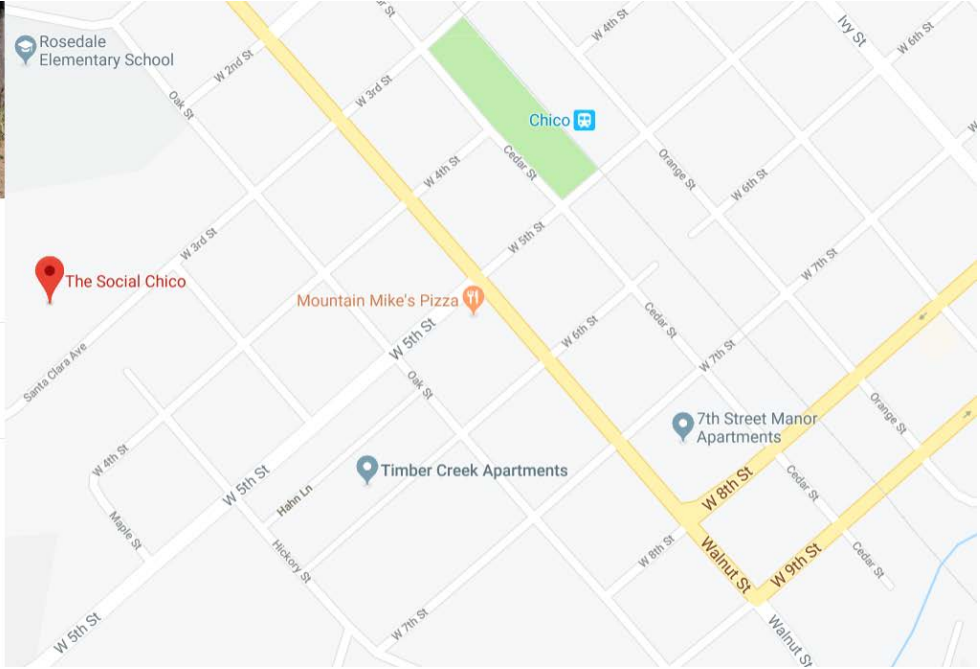

The Social Chico: Gordon & Bradley Classrooms

1400 W. 3rd Street | Cross Street: Nord Ave. / Walnut St.

The Social Chico

2.7 ★★★★★ (108)
Student housing center

- Directions
- Save
- Nearby
- Send to your phone

- 1400 W 3rd St, Chico, CA 95928
- P4CX+P5 Chico, California
- thesocialchico.com
- (530) 924-6602
- thesocialchico.com
- Add a label

See next page for larger map of The Social Chico.

The Social Chico: Gordon & Bradley Classrooms

1400 W. 3rd Street | Cross Street: Nord Ave. / Walnut St.