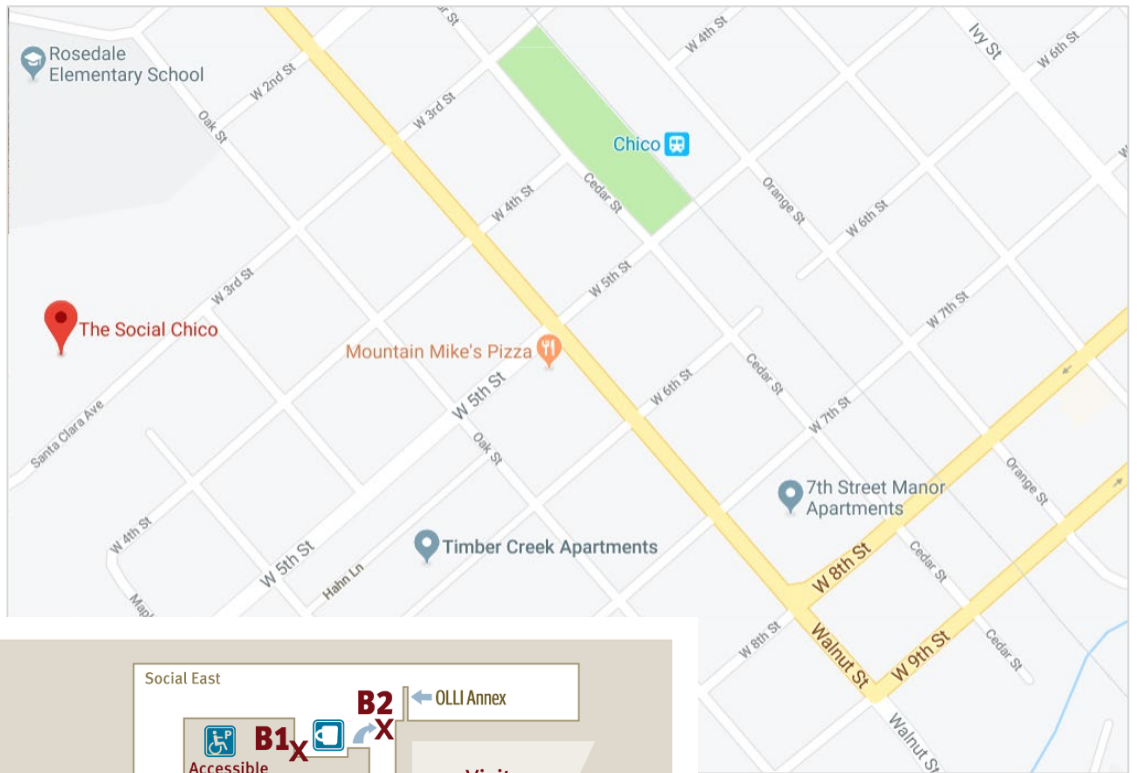

Osher Lifelong Learning Institute at Chico State

The Social Chico: Gordon & Bradley Classrooms

1400 W. 3rd St. | Cross Street: Nord Ave. / Walnut St. [CLICK TO MAP IT!](#)

See next page for
larger map of
The Social Chico.

Osher Lifelong Learning Institute at Chico State

The Social Chico: Gordon & Bradley Classrooms

1400 W. 3rd St. | Cross Street: Nord Ave. / Walnut St.