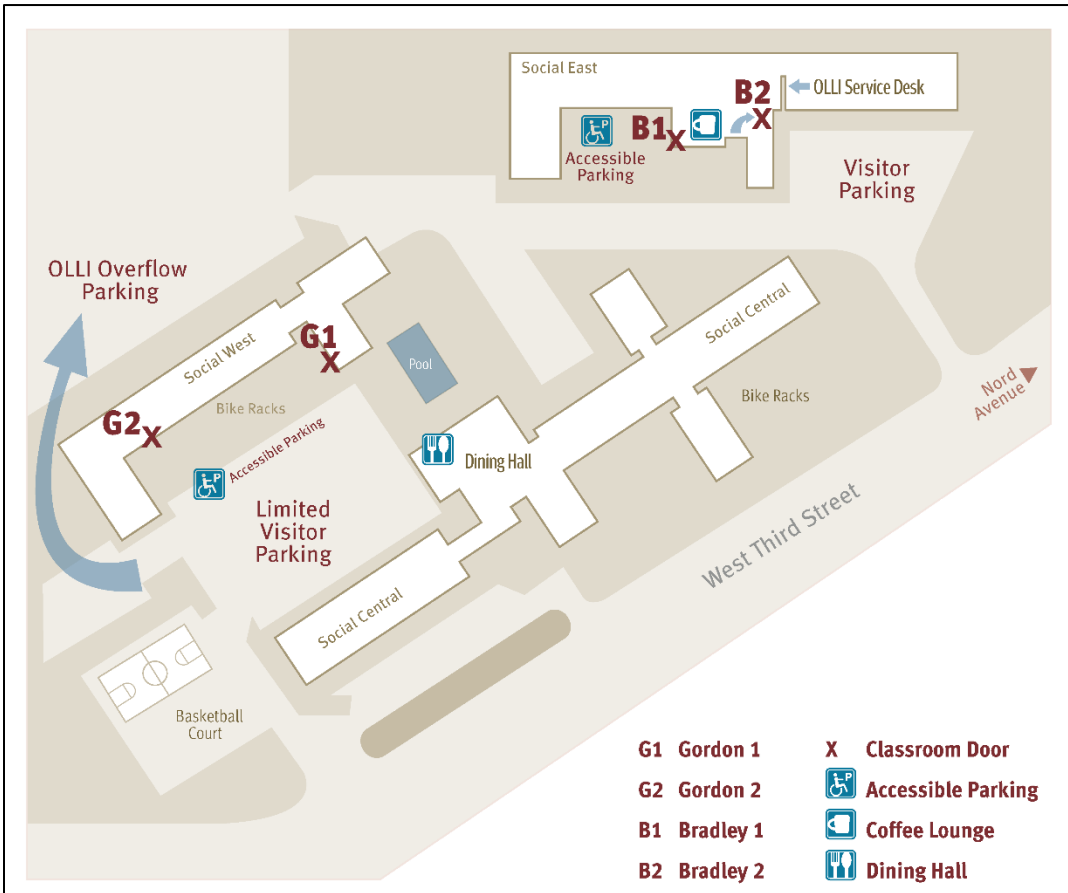

The Social Chico: Gordon & Bradley Classrooms

1400 W. 3rd Street | Cross Street: Nord Ave. / Walnut St.

The Social Chico

2.7 ★★★★★ (108)
Student housing center

- Directions
- Save
- Nearby
- Send to your phone

- 1400 W 3rd St, Chico, CA 95928
- P4CX+P5 Chico, California
- thesocialchico.com
- (530) 924-6602
- thesocialchico.com
- Add a label

See next page for larger map of The Social Chico.

The Social Chico: Gordon & Bradley Classrooms

1400 W. 3rd Street | Cross Street: Nord Ave. / Walnut St.