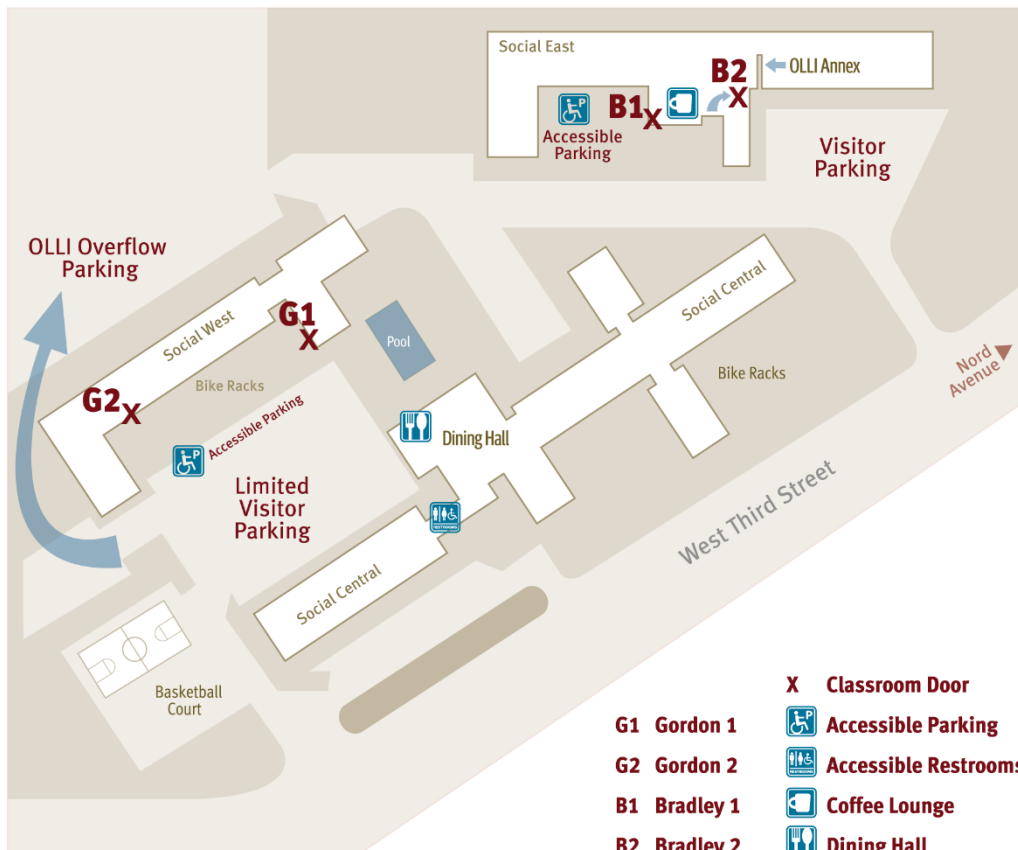

Osher Lifelong Learning Institute at Chico State

The Social Chico: Gordon & Bradley Classrooms

1400 W. 3rd St. | Cross Street: Nord Ave. / Walnut St. [CLICK TO MAP IT!](#)

See next page for
larger map of
The Social Chico.

Osher Lifelong Learning Institute at Chico State

The Social Chico: Gordon & Bradley Classrooms

1400 W. 3rd St. | Cross Street: Nord Ave. / Walnut St.