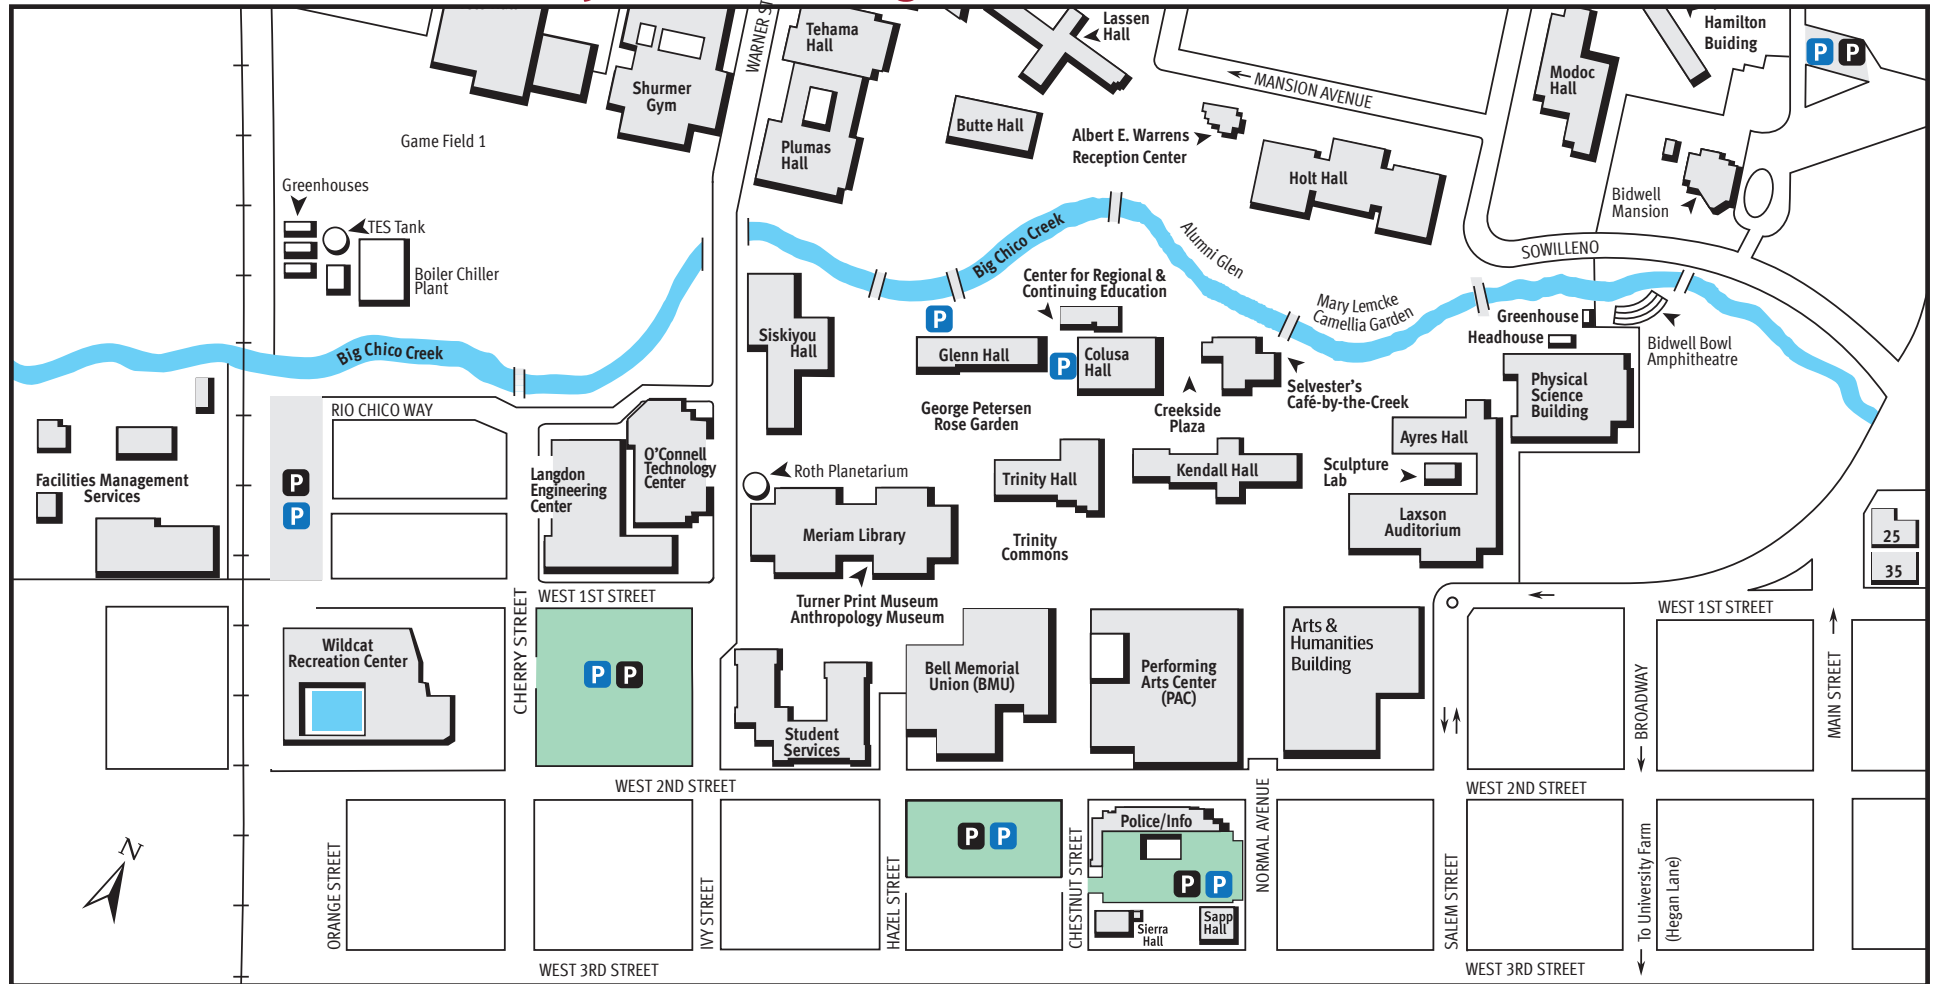

California State University, Chico Parking Information

Campus Parking Options:

Hourly parking is available in all campus lots in any open G or FS marked space. Rates are \$1 per hour, unlimited.

- Option 1: Download the **PassportParking** app from the App Store or Google Play, or visit ppprk.com, to “pay by plate.” No need to display a permit on your dash. You can also monitor and extend your time using the app or website.
- Option 2: Permit dispensers are available on the first floors of the parking structures at 2nd & Chestnut Streets, 2nd & Cherry Streets, and in the Stadium Lot. A paid permit must be displayed on your dash.
- Additional information can be found at www.csuchico.edu/up/parking/

Accessible Parking:

The blue **P** symbols denote accessible parking areas. Both a CSUC parking permit and a DMV plate/placard are required to park in the **P** accessible parking areas.

City Parking:

Free and metered street parking is available south of campus. Most metered spaces are 50 cents per hour.