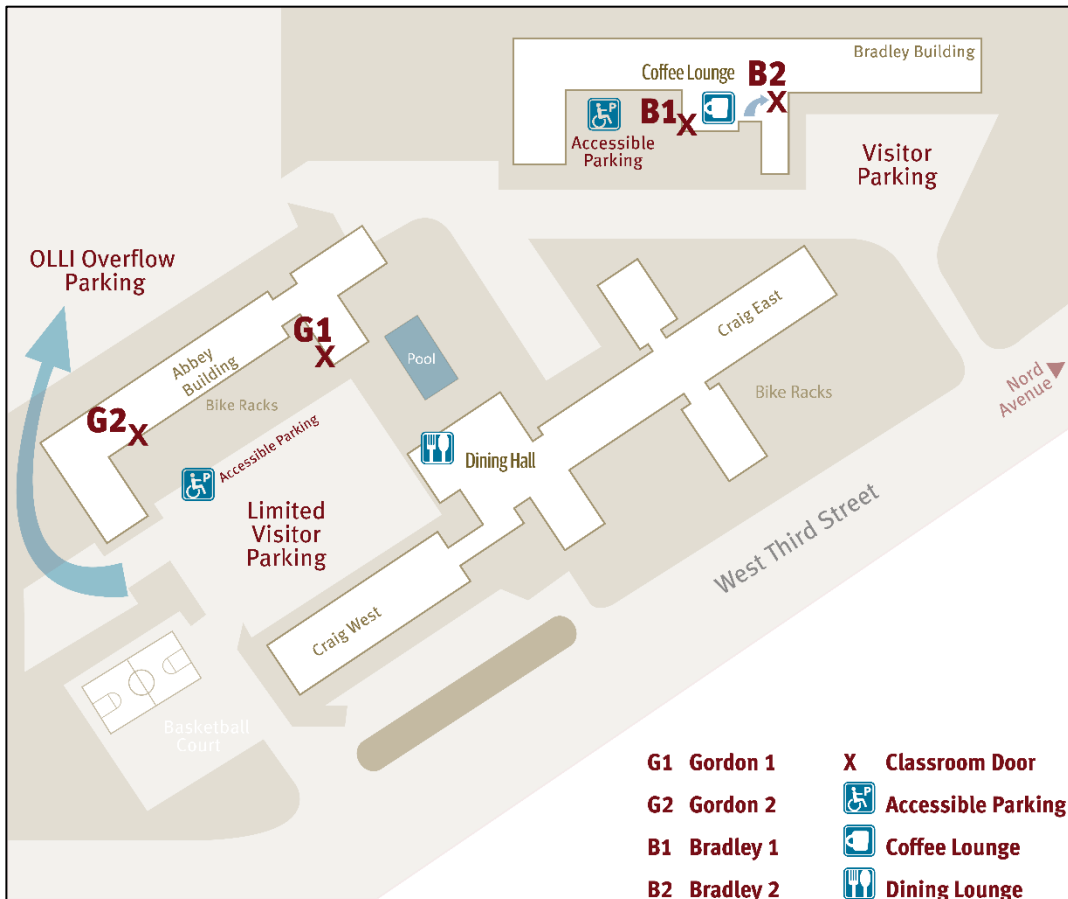

Craig Hall: Gordon & Bradley Classrooms

1400 W. 3rd Street | Cross Street: Nord Ave. / Walnut St.

See next page
for larger
Craig Hall
complex map.