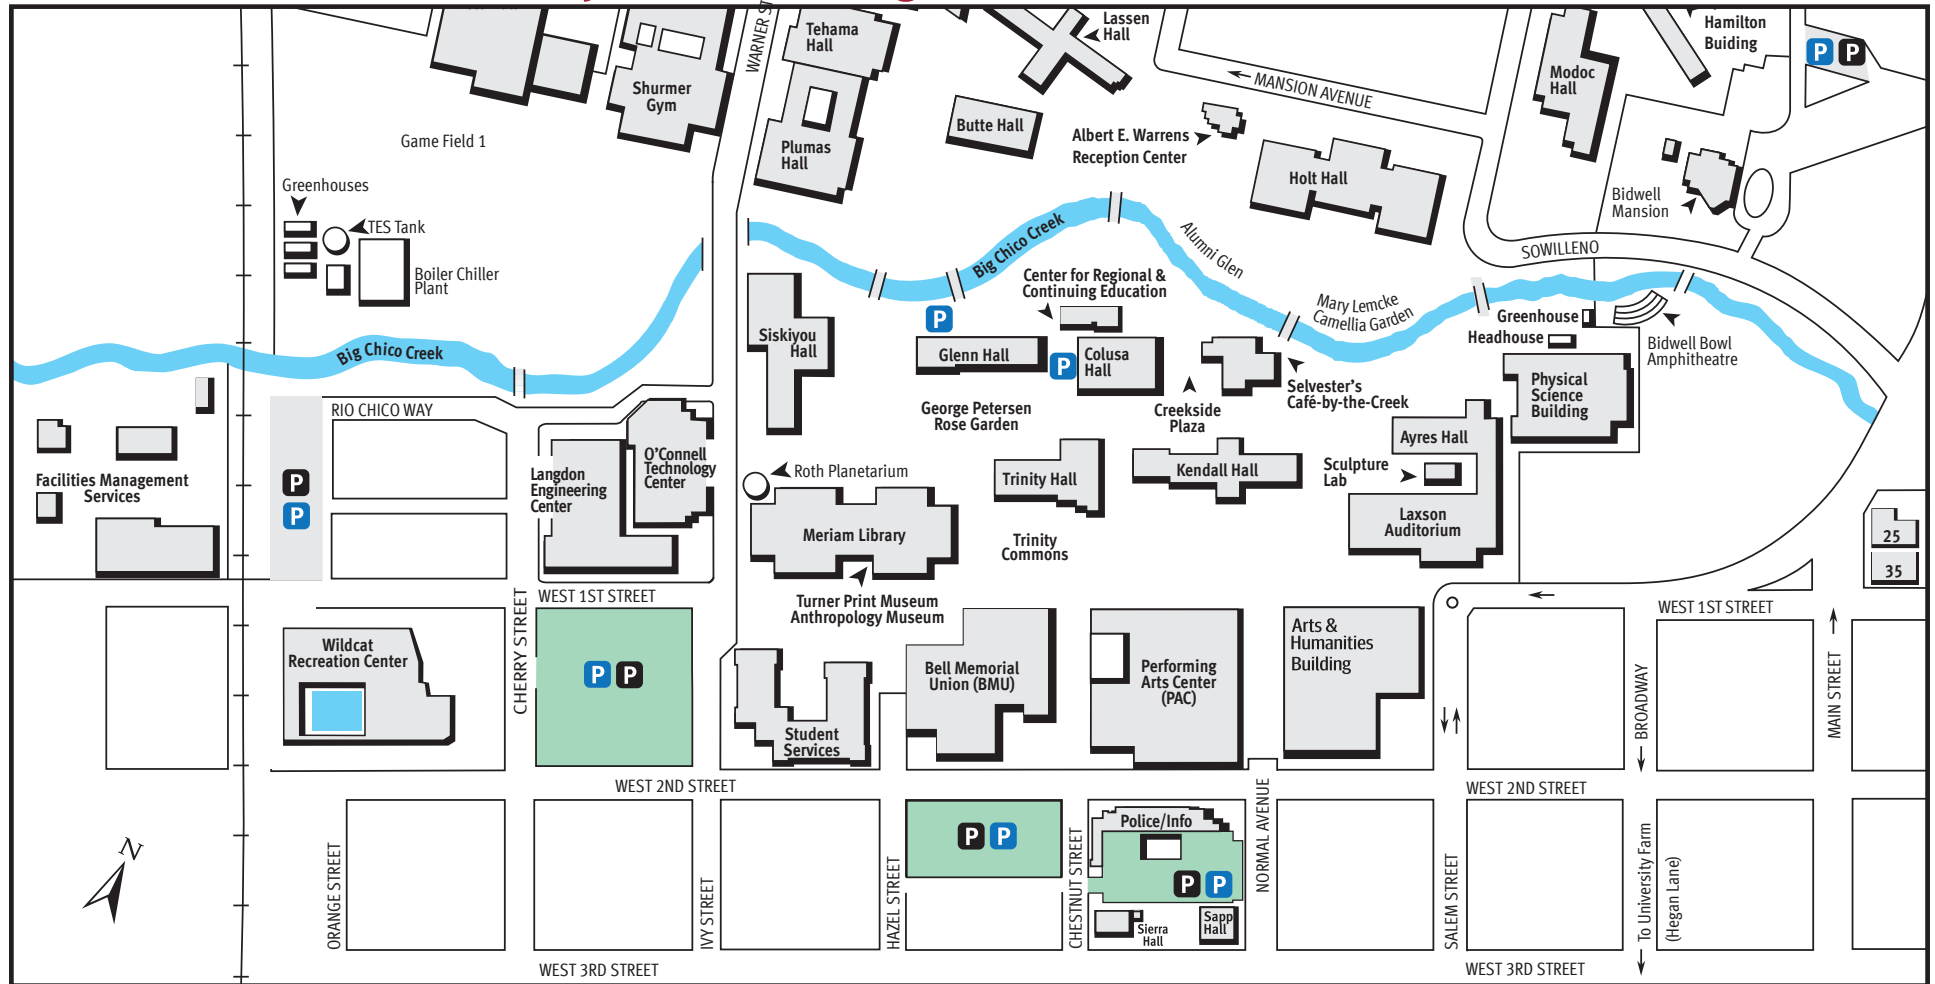

# California State University, Chico Parking Information

## Campus Parking Options:

Hourly parking is available in all campus lots in any open G or FS marked space. Rates are \$1 per hour, unlimited.

- Option 1: Download the **PassportParking** app from the App Store or Google Play, or visit [ppprk.com](http://ppprk.com), to "pay by plate." No need to display a permit on your dash. You can also monitor and extend your time using the app or website.
- Option 2: Permit dispensers are available on the first floors of the parking structures at 2nd & Chestnut Streets, 2nd & Cherry Streets, and in the Stadium Lot. A paid permit must be displayed on your dash.
- Additional information can be found at <https://www.csuchico.edu/parking/>

## Accessible Parking:

The blue **P** symbols denote accessible parking areas. Both a CSUC parking permit and a DMV plate/placard are required to park in the **P** accessible parking areas.

## City Parking:

Free and metered street parking is available south of campus. Most metered spaces are 50 cents per hour.

**Regional & Continuing Education**

CALIFORNIA STATE UNIVERSITY, CHICO  
RESEARCH FOUNDATION