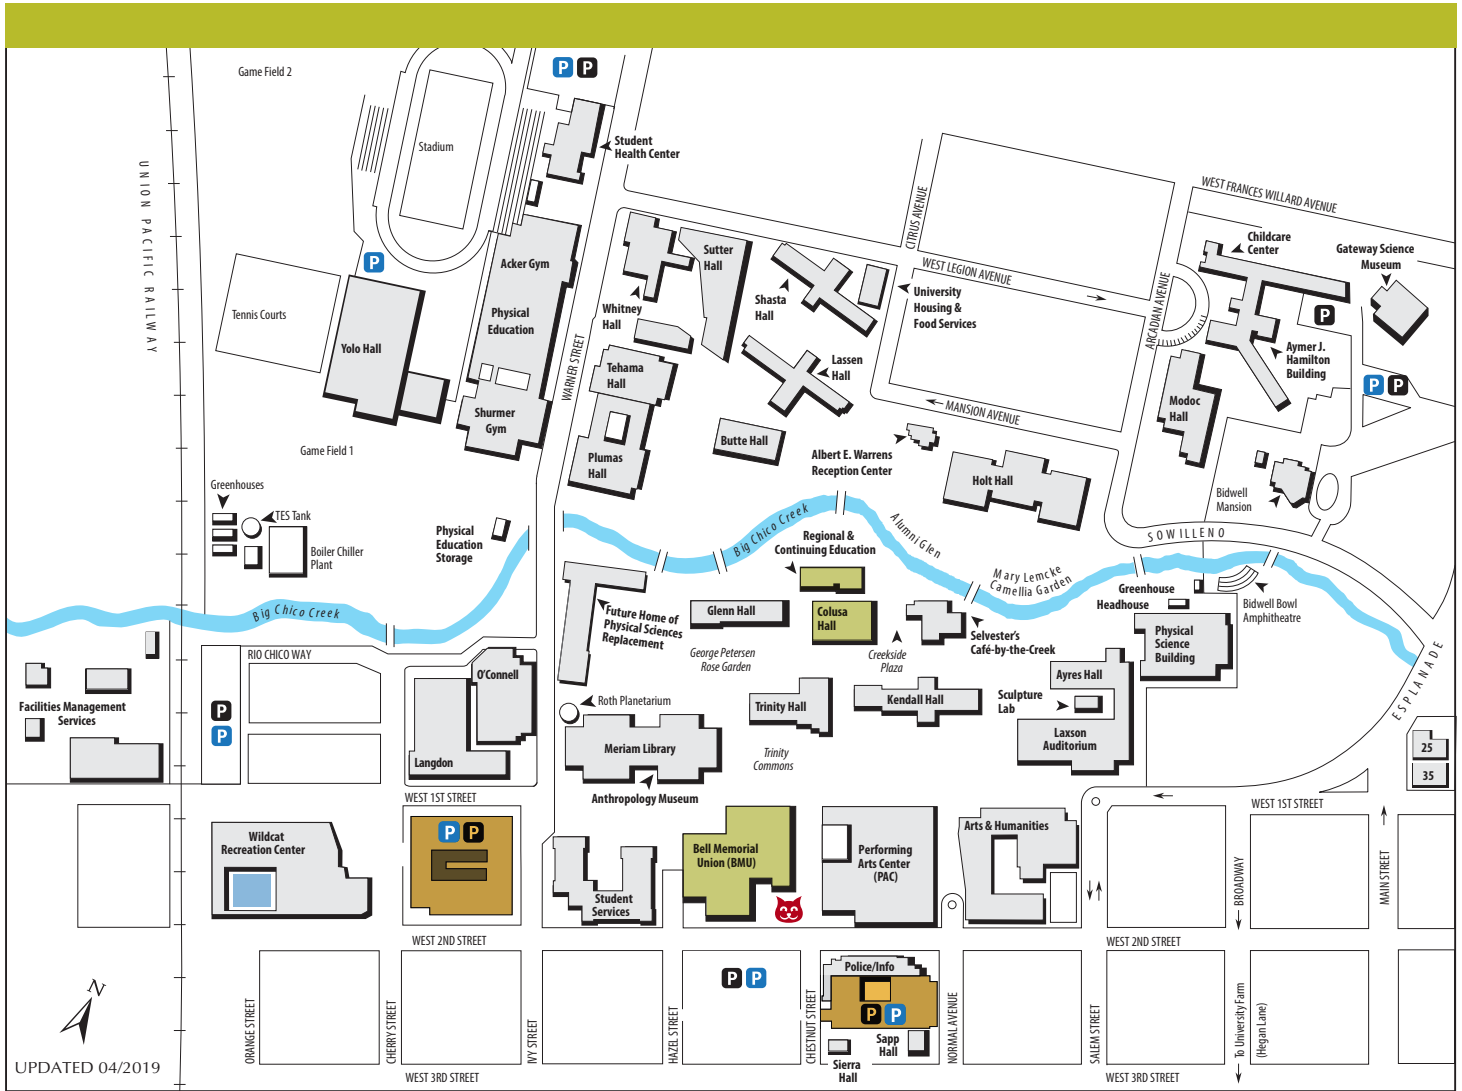

CSU, CHICO CAMPUS

Campus Parking Options:

Friday: Parking is available in either of the campus' multi-story garages in any open space marked G or FS with an hourly permit. Rates are \$1 per hour. Please carefully read instructions posted in the garages for instructions so that you will not be ticketed.

The blue **P** symbols denote accessible parking areas. Both a CSUC parking permit and a DMV plate/placard are required to park in the **P** accessible parking areas.

Saturday: Free parking is allowed in any campus garage or lot.

City Parking:

Free and metered street parking is available south of campus. Most metered spaces are 50 cents per hour on Fridays, and are free on Saturdays.

Thirsty?

There are water fountains / bottle fillers in many campus locations. Bring your own bottle with you to stay hydrated.

Photo Opp!

Take your picture with Rue, our bronze Wildcat mascot statue in front of the BMU.

Need Help or Information?

- Visit the conference sign-in table
- Call the Continuing Education office at 898-6105
- Call University Police at 898-5555
- In an emergency, call 911