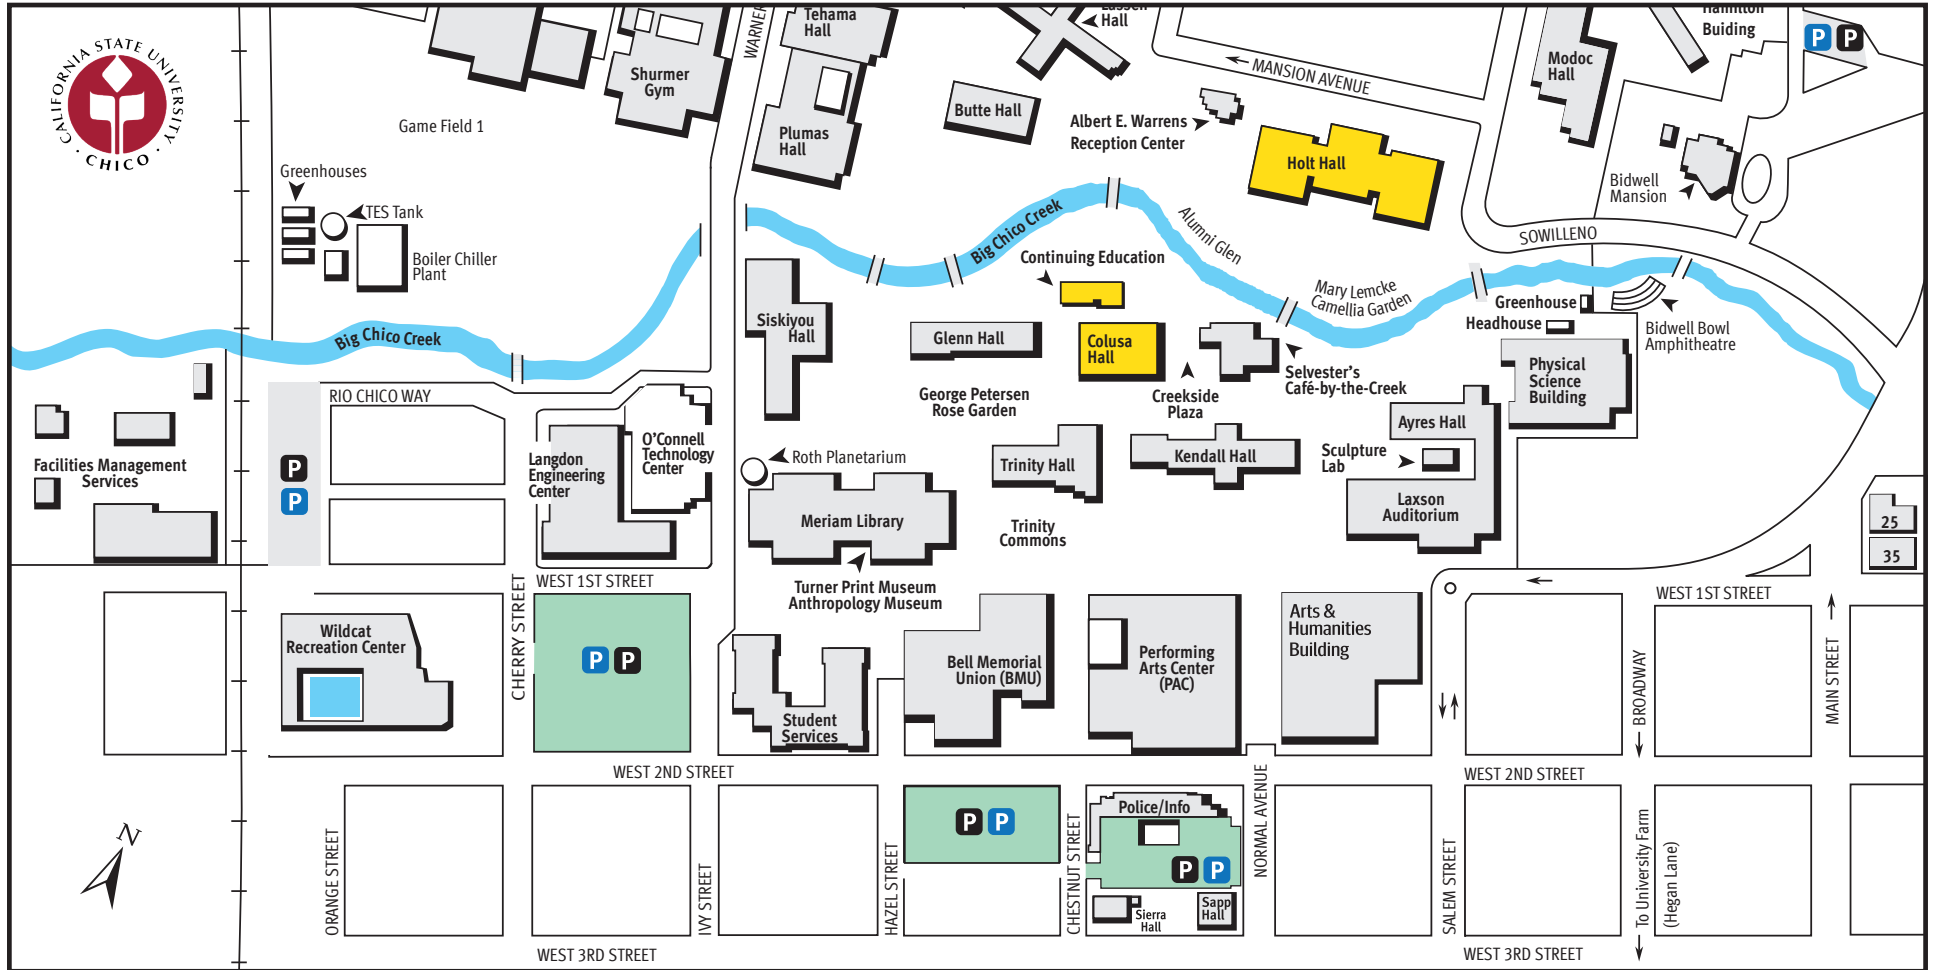

PROJECT LEAD THE WAY
PLTW
 AT CSU, CHICO

Summer 2017 Core Training at CSU, Chico

- Automation & Robotics: Colusa Hall, Room 110
- Civil Engineering & Architecture: Continuing Education, Room 107
- Design & Modeling: Continuing Education, Room 107
- Energy & the Environment: Colusa Hall, Room 110
- Flight & Space: Colusa Hall, Room 110
- Green Architecture: Colusa Hall, Room 110
- Launch Classroom Teacher Training: Continuing Education, Room 107
- Medical Detectives: Holt Hall, Room 307

P University Parking Lots

- ▶ Don't forget to display your parking permit or you may be ticketed.
- ▶ The blue **P** symbols denote accessible parking areas. Please note that both a CSUC permit as well as a DMV plate/placard are required to park in the **P** accessible parking areas.