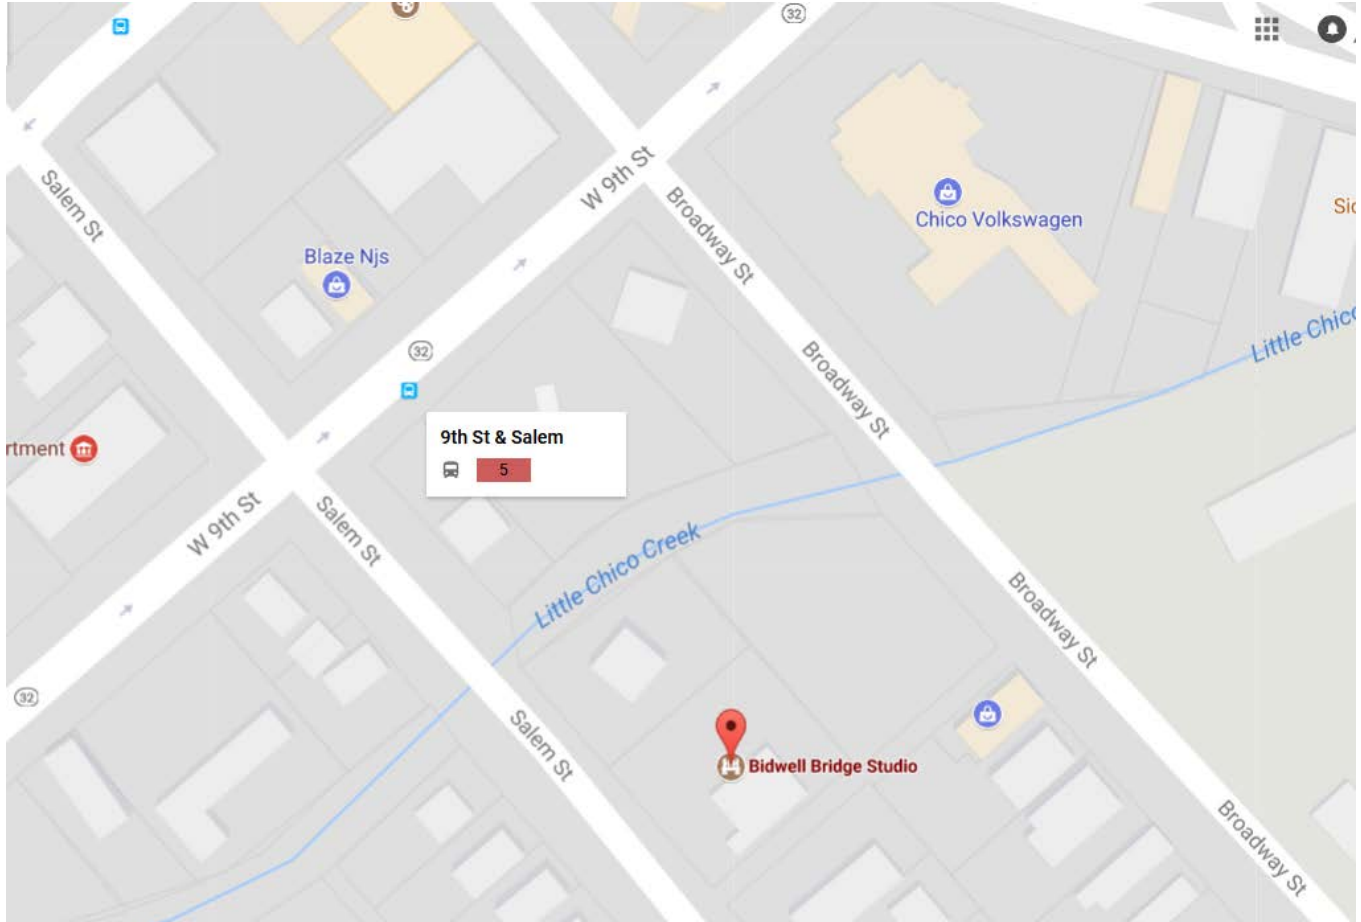

Bidwell Bridge Studio

965 Salem Street, Chico, CA 95928

Parking

Street parking and lot parking available.