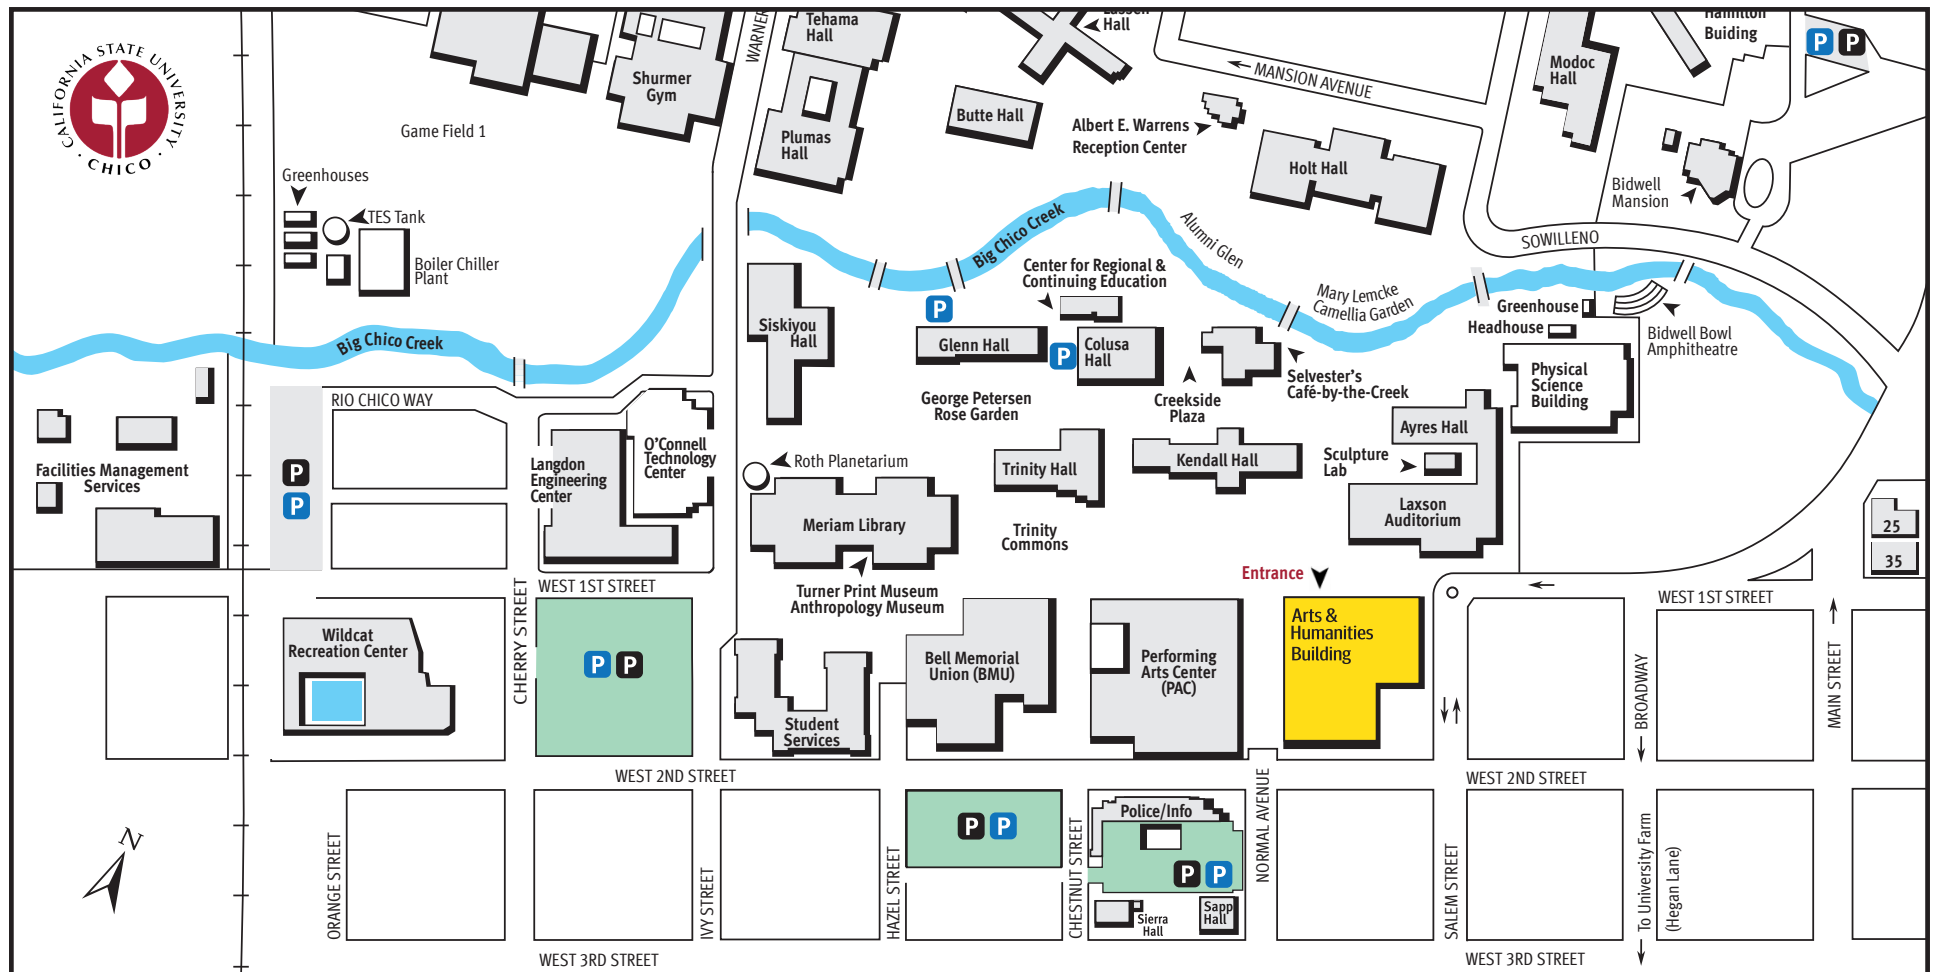

California State University, Chico Arts & Humanities Building

Arts & Humanities Building Museums & Galleries

- Janet Turner Print Museum: *Open Monday–Saturday during exhibitions scheduled August–May. www.theturner.org*
- University Art Gallery
- MFA Gallery

Campus Parking Options:

- 1— Once you enter the lot, park your vehicle in any **F/S** or **G** space.
- 2— Locate the yellow kiosk in the garage or lot.
- 3— Purchase a \$5 permit from the kiosk.
- 4— Return to your vehicle and display the permit on your dashboard.

The blue **P** symbols denote accessible parking areas. Both a CSUC permit (obtained at one of the yellow kiosks located in the parking lots listed above) as well as a DMV plate/placard are required to park in the **P** accessible parking areas.

City Parking:

- You may also use any of the street parking south of campus (free and metered).
- Metered spaces are 50 cents per hour.