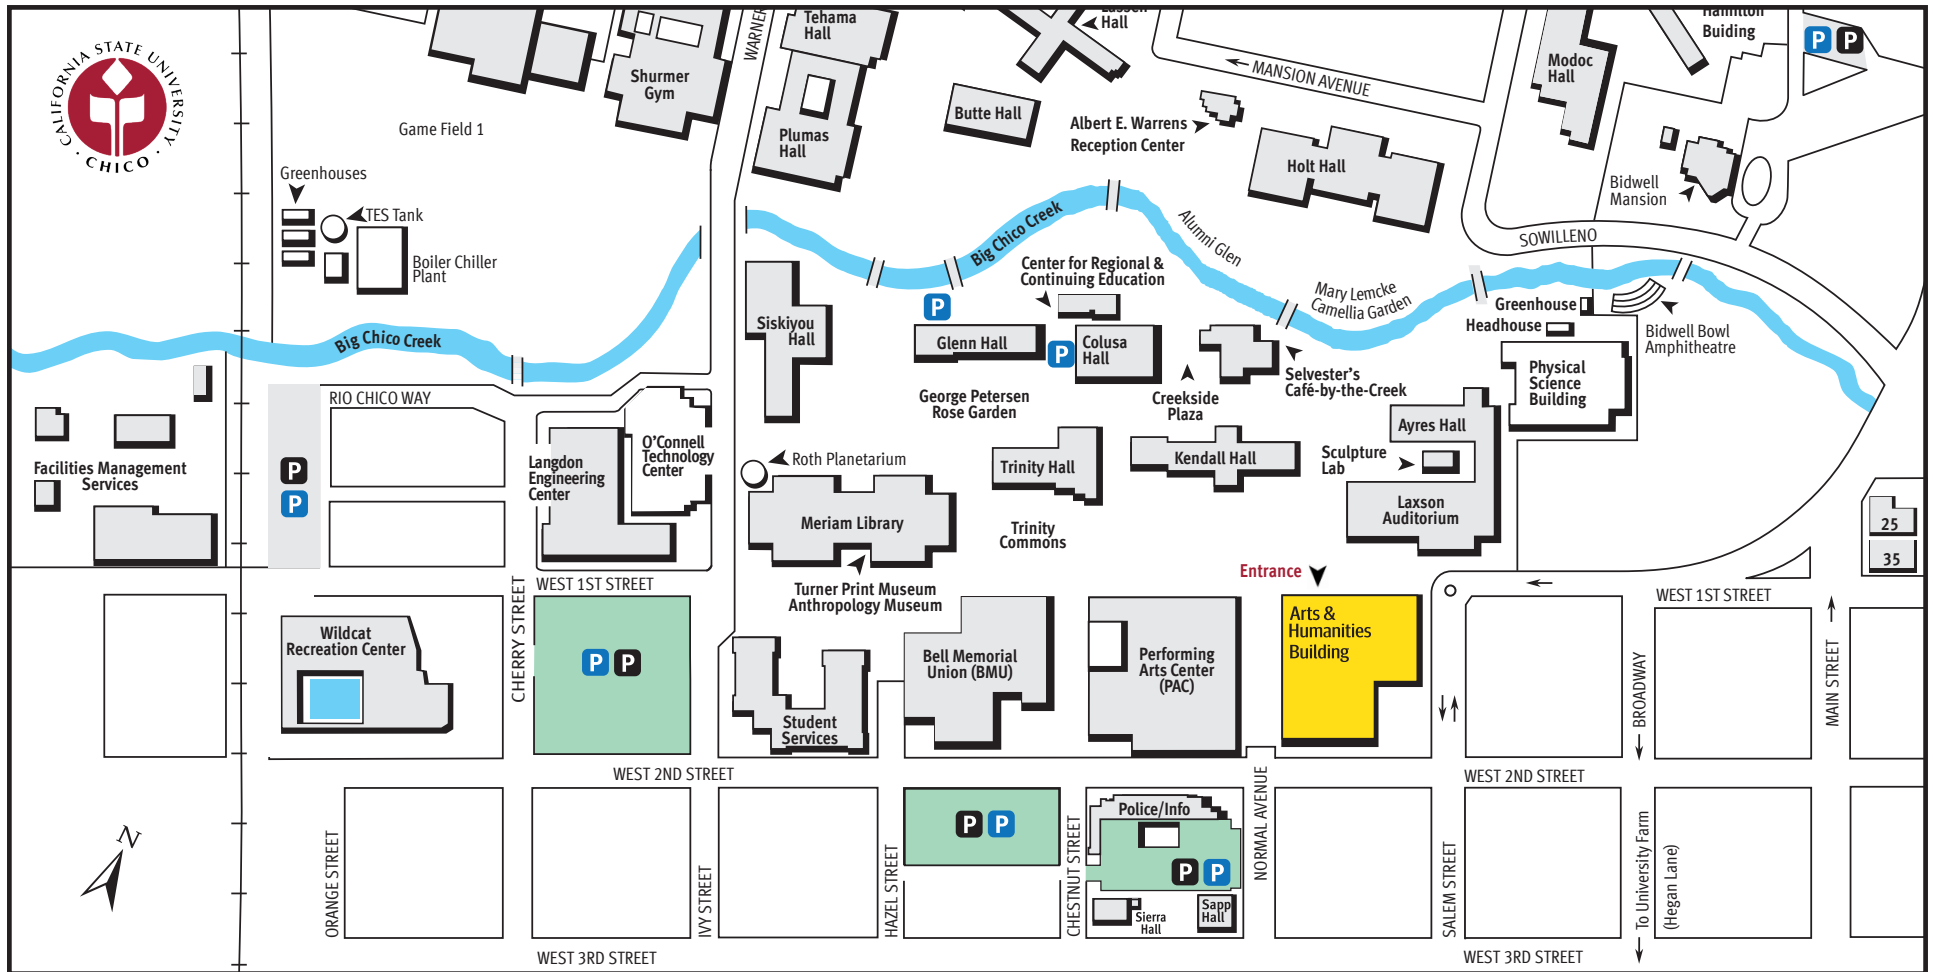

California State University, Chico Arts & Humanities Building

Arts & Humanities Building Museums & Galleries

- Janet Turner Print Museum: *Open Monday–Saturday during exhibitions scheduled August–May. www.theturner.org*
- University Art Gallery
- MFA Gallery

Campus Parking Options:

- 1— Once you enter the lot, park your vehicle in any **F/S** or **G** space.
- 2— Locate the yellow kiosk in the garage or lot.
- 3— Purchase a \$5 permit from the kiosk.
- 4— Return to your vehicle and display the permit on your dashboard.

The blue **P** symbols denote accessible parking areas. Both a CSUC permit (obtained at one of the yellow kiosks located in the parking lots listed above) as well as a DMV plate/placard are required to park in the **P** accessible parking areas.

City Parking:

- You may also use any of the street parking south of campus (free and metered).
- Metered spaces are 50 cents per hour.