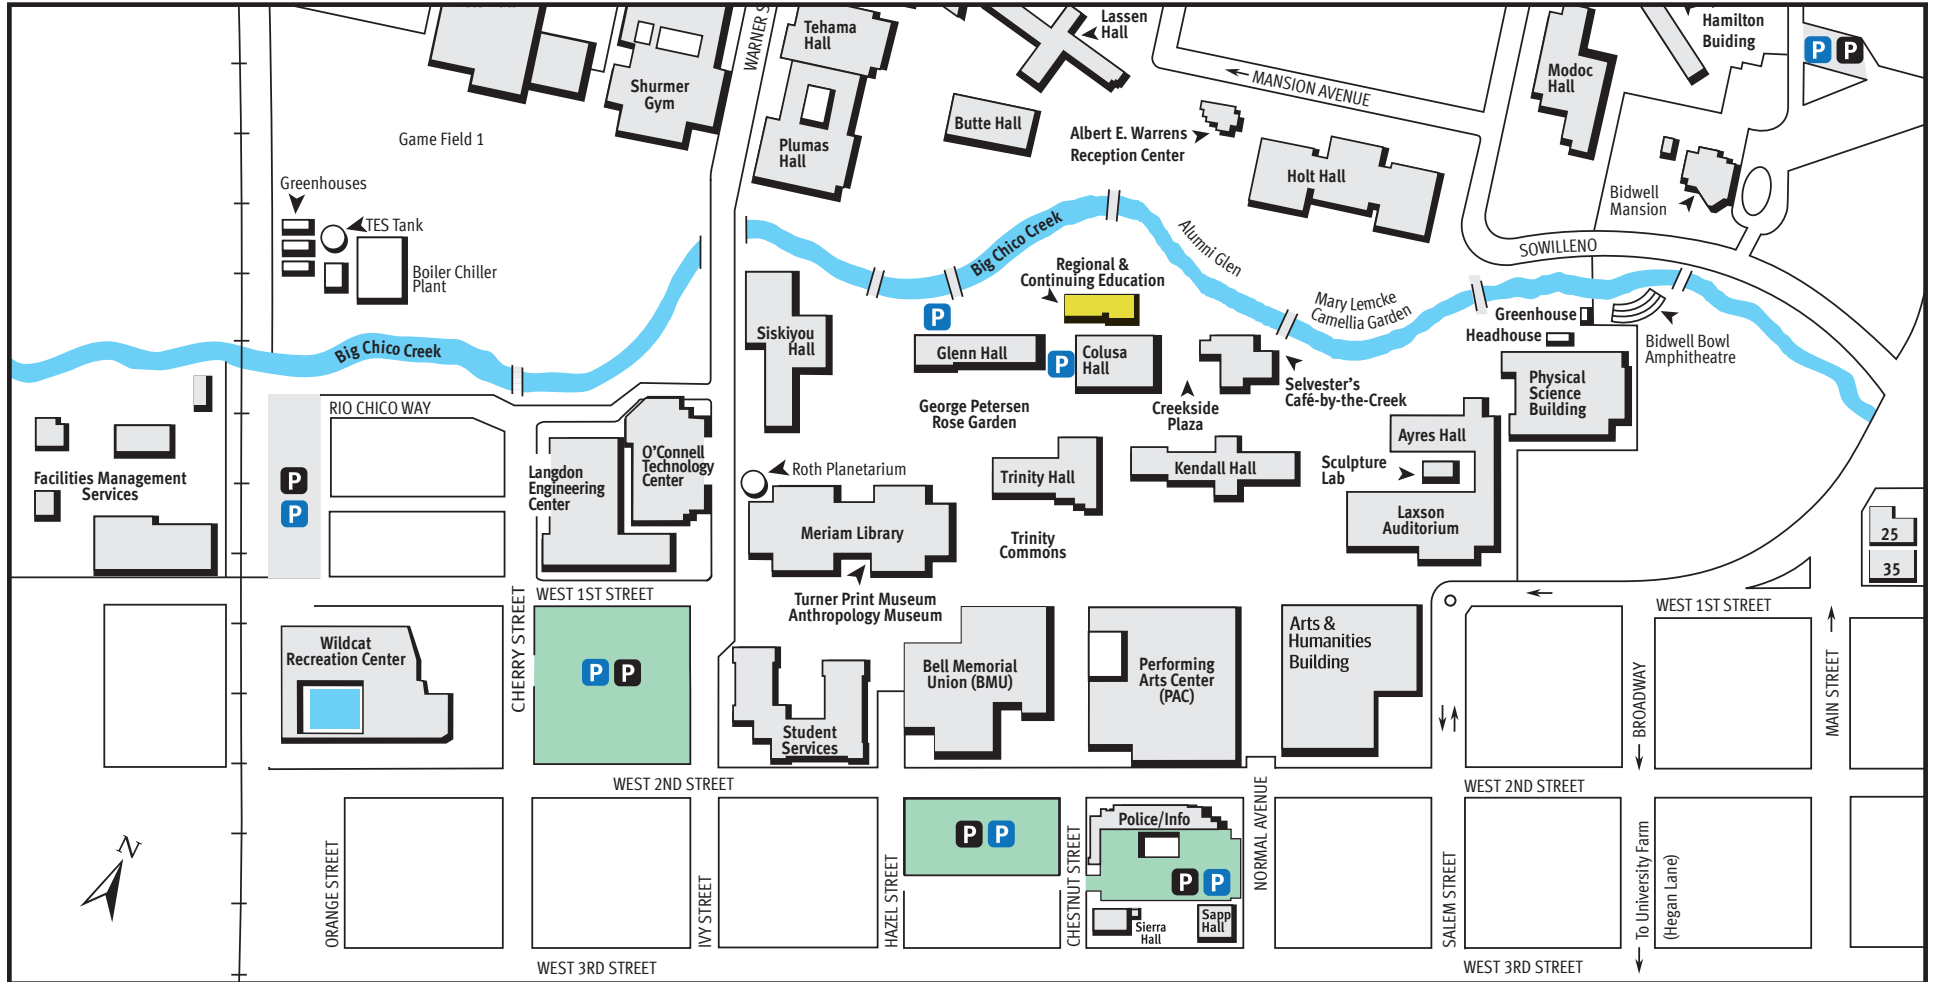

California State University, Chico Parking Information

Campus Parking Options:

Friday: Parking is available in either of the campus' multi-story garages in any open space marked G or FS with an hourly permit. Rates are \$1 per hour. Please carefully read instructions posted in the garages for instructions so that you will not be ticketed.

Saturday: Free parking is allowed in any campus garage or lot.

Accessible Parking:

The blue **P** symbols denote accessible parking areas. Both a CSUC parking permit and a DMV plate/placard are required to park in the **P** accessible parking areas.

City Parking:

Free and metered street parking is available south of campus. Most metered spaces are 50 cents per hour.

Regional & Continuing Education

CALIFORNIA STATE UNIVERSITY, CHICO
RESEARCH FOUNDATION