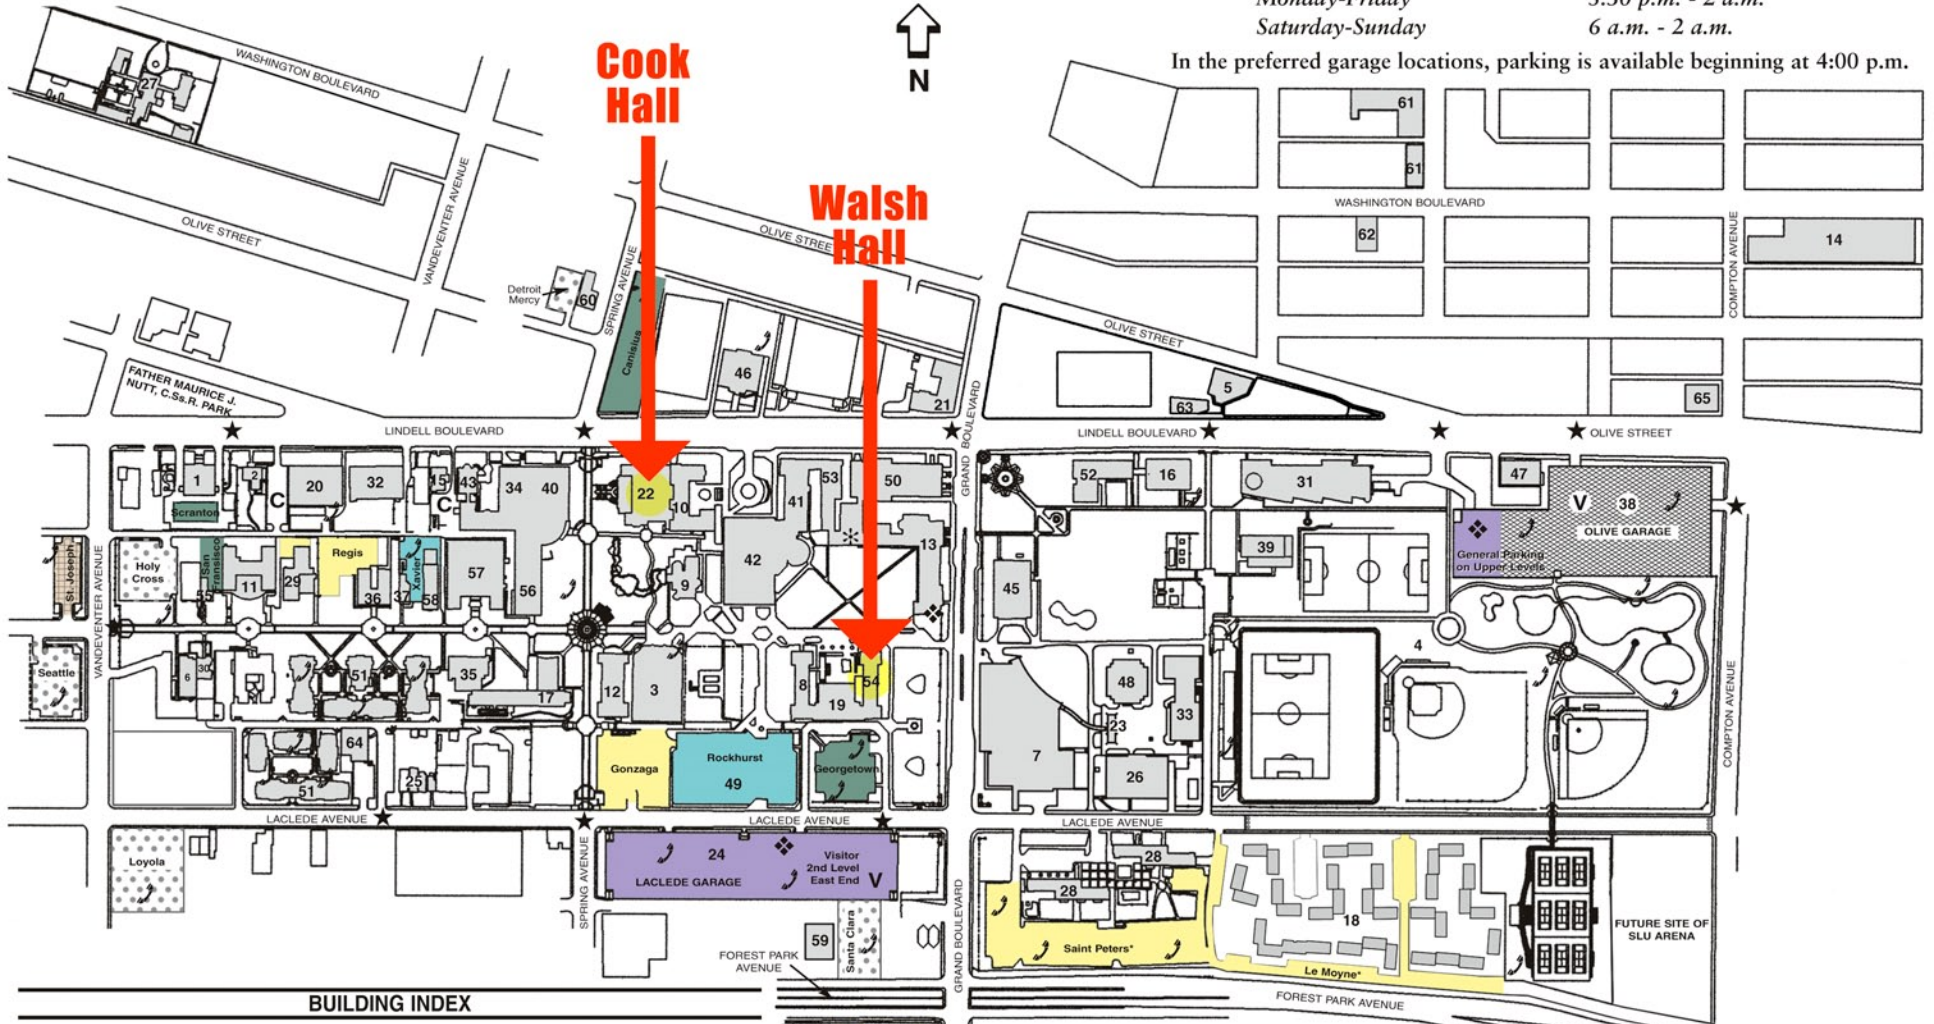

BUILDING INDEX

1 Academic Resources Center	24 Laclede Parking Garage	46 Saint Louis University Museum of Art
2 Bannister House	25 Language Houses	47 School for Professional Studies
3 Bauman-Eberhardt Athletic Center	26 Macelwane Hall	48 Shannon Hall
4 Billiken Sports Complex	27 Manresa Center	49 Simon Recreation Center & Rockhurst Garage
5 Biomedical Engineering Building	28 Marchetti Towers	50 St. Francis Xavier Church
6 Bruton Hall	29 Marguerite Hall	51 Student Village Apartments
7 Busch Student Center	30 Marion Rumsey-Cartier Hall	52 Tegeler Hall
8 Ciemens Hall	31 McDonnell Douglas Hall	53 Verhaegen Hall
9 Cupples House and McNamee Gallery	32 McGannon Hall	54 Walsh Hall
10 Davis-Shaughnessy Hall	33 Monsanto Hall	55 Wolf Building
11 DeMattias Hall	34 Morrissey Hall	56 Wuller Hall
12 Des Peres Hall	35 Museum of Contemporary Religious Arts	57 Xavier Hall
13 DuBourg Hall	36 Notre Dame Hall	58 Xavier Hall Annex
14 Earhart Hall	37 O'Brien Hall	59 3631 Forest Park Ave
15 Family Development Center	38 Olive Parking Garage	60 321 N. Spring
16 Fitzgerald Hall	39 Oliver Hall	61 3401 Washington
17 Fusz Hall	40 Omer Poos Law Library	62 3408 Washington
18 Grand Forest Apartments	41 O'Neil Hall	63 3515 Lindell
19 Griesedeck Hall	42 Pius XII Memorial Library	64 3761 Laclede Ave
20 Humanities Building	43 Queen's Daughters Hall	65 3205 Olive St
21 Jesuit Hall	44 Reinert Hall	
22 John & Lucy Cook Hall	45 Ritter Hall	
23 Kelley Auditorium/Lecture Halls		

INTERSTATE 64 (Hwy 40)

TO HEALTH SCIENCE CENTER

LEGEND

	24-hour Reserved Parking		Visitor Parking
	Premium Parking		Client Parking/24-hour Reserved Parking
	Preferred Parking		Emergency Telephones
	Freshman Parking		Department of Public Safety
	Commuter/Faculty/Staff General		Parking and Card Services-DB33
	Resident Parking		Billiken Loop Shuttle
	Evening (5:30 p.m.-2 a.m.) & Weekends (6 a.m.- 2 a.m.)		