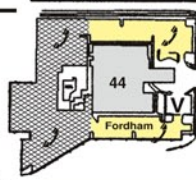

BUILDING INDEX

1 Academic Resources Center	24 Laclede Parking Garage	46 Saint Louis University Museum of Art
2 Bannister House	25 Language Houses	47 School for Professional Studies
3 Bauman-Eberhardt Athletic Center	26 Macelwane Hall	48 Shannon Hall
4 Billiken Sports Complex	27 Manresa Center	49 Simon Recreation Center & Rockhurst Garage
5 Biomedical Engineering Building	28 Marchetti Towers	50 St. Francis Xavier Church
6 Bruton Hall	29 Marguerite Hall	51 Student Village Apartments
7 Busch Student Center	30 Marion Rumsey-Cartier Hall	52 Tegeler Hall
8 Ciemens Hall	31 McDonnell Douglas Hall	53 Verhaegen Hall
9 Cupples House and McNamee Gallery	32 McGannon Hall	54 Walsh Hall
10 Davis-Shaughnessy Hall	33 Monsanto Hall	55 Wolf Building
11 DeMattias Hall	34 Morrissey Hall	56 Wuller Hall
12 Des Peres Hall	35 Museum of Contemporary Religious Arts	57 Xavier Hall
13 DuBourg Hall	36 Notre Dame Hall	58 Xavier Hall Annex
14 Earhart Hall	37 O'Brien Hall	59 3631 Forest Park Ave
15 Family Development Center	38 Olive Parking Garage	60 321 N. Spring
16 Fitzgerald Hall	39 Oliver Hall	61 3401 Washington
17 Fusz Hall	40 Omer Poos Law Library	62 3408 Washington
18 Grand Forest Apartments	41 O'Neil Hall	63 3515 Lindell
19 Griesedeck Hall	42 Pius XII Memorial Library	64 3761 Laclede Ave
20 Humanities Building	43 Queen's Daughters Hall	65 3205 Olive St
21 Jesuit Hall	44 Reinert Hall	
22 John & Lucy Cook Hall	45 Ritter Hall	
23 Kelley Auditorium/Lecture Halls		